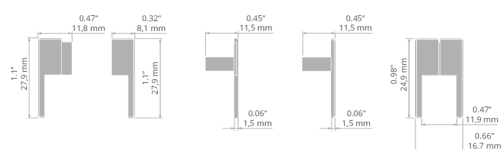

End cap KRAV-05IN

Ref. C24308C02

Ref. arch 24308

APPLICATION

- aesthetic finish and protection of the interior of the lighting fixture

MOUNTING

- to the profile, by pressing

ADDITIONAL INFORMATION

- end-cap composed of two elements

TECHNICAL DRAWING

TECHNICAL SPECIFICATIONS

Material	ABS	Color	gray
----------	-----	-------	------

RELATED PROFILES > TRANSPARENT PANEL ILLUMINATION

KRAV-05IN

A18045

Ref. arch 18045