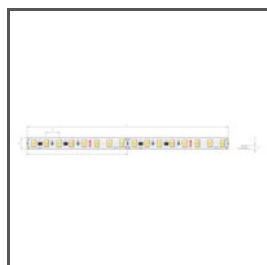

RELATED ACCESSORIES > RELATED LED > HIGH EFFICACY

K-HE-0480-HD-24V
K-HEHD-0480-24
Ref. arch K-HE-0480-HD-24V