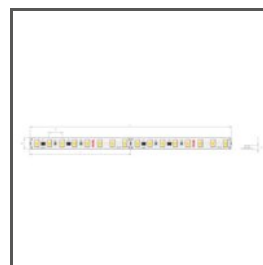

K-HE-1920-HD-24V
K-HEHD-1920-24
Ref. arch K-HE-1920-HD-24V

RELATED ACCESSORIES > RELATED LED > RGB / RGB-W / RGB-CTT