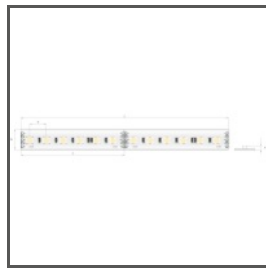

TECHNICAL DRAWING

TECHNICAL SPECIFICATIONS

Material	aluminum
Color	■ silver anodized
Possible fixture IP	20
Possible fixture shapes	rectangular
Profile cross-section	rectangular
Width	14 mm
Height	25 mm
LED gluing width A	8 mm
Number of LED strips A (8 mm wide)	1
Building type	Retail, HoReCa object
Facility zone	furniture, shop windows and exhibition, advertising / POS
Wire out back of extrusion	yes

Profile KRAV-810

Ref. A18016AZM

Ref. arch 18016

K-1530-RGB+W-24V

K-RGBW-1530-24

Ref. arch K-1530-RGB+W-24V

K-1920-120-RGB-24V

K-RGB-1920-120-24