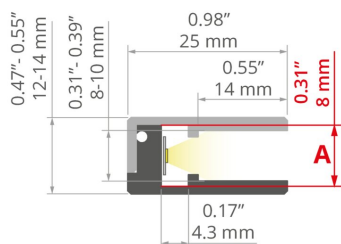

Profile KRAV-810

Ref. A18016AZM

Ref. arch 18016

- Backlight of transparent panels
- Supported panel thicknesses: 8-10 mm - 0.31-0.39"

APPLICATION

- decorative edge illumination for transparent panels

MOUNTING

- to the edge of the panel, using dedicated double-sided adhesive tape

ADDITIONAL INFORMATION

- the profile has a decorative function, it is not a construction profile
- standard lengths of KLUŚ profiles and covers: 1000 mm (tolerance ± 1.5 mm) and 2005 mm / 3010 mm (tolerance + 5 mm); for selected covers: 6050 mm, 10050 mm (tolerance + 5 mm)
- when choosing a different length of profiles / covers than available in the standard, you should additionally choose the cutting service at KLUŚ

TECHNICAL DRAWING

TECHNICAL SPECIFICATIONS

Material	aluminum
Color	■ silver anodized
Possible fixture IP	20
Possible fixture shapes	rectangular
Profile cross-section	rectangular
Width	14 mm
Height	25 mm
LED gluing width A	8 mm
Number of LED strips A (8 mm wide)	1
Building type	Retail, HoReCa object
Facility zone	furniture, shop windows and exhibition, advertising / POS
Wire out back of extrusion	yes