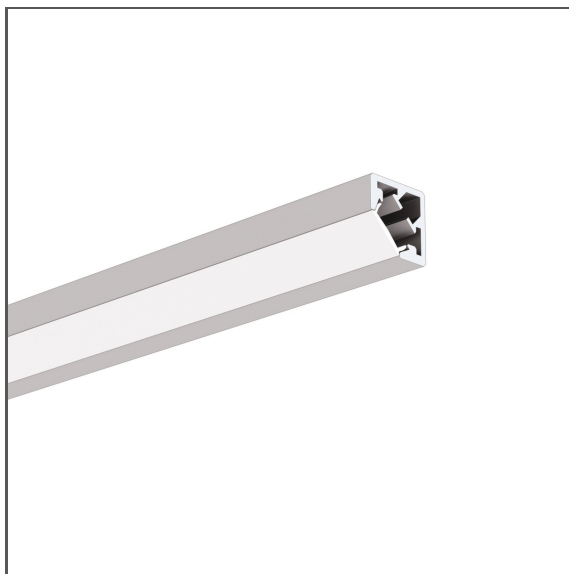

Profile KUBIK-45

Ref. A07697

Ref. arch B7697

- For building spatial lighting forms
- Ease of creating geometric figures
- Lighting angle: 45 Degrees
- Smooth profile surfaces

APPLICATION

- decorative lighting

MOUNTING

- spatial forms made of profile sections, connected with ZM connectors
- cover cut together with the profile
- can be easily connected into runs and systems

ADDITIONAL INFORMATION

- standard lengths of KLUŚ profiles and covers: 1000 mm (tolerance ± 1.5 mm) and 2005 mm / 3010 mm (tolerance + 5 mm); for selected covers: 6050 mm, 10050 mm (tolerance + 5 mm)
- when choosing a different length of profiles / covers than available in the standard, you should additionally choose the cutting service at KLUŚ

TECHNICAL DRAWING

TECHNICAL SPECIFICATIONS

Material	aluminum
Color	■ silver anodized
Possible fixture IP	20
Possible fixture shapes	polygonal
Profile cross-section	angled
Width	17.5 mm
Height	17.5 mm
LED gluing width A	10 mm
Number of LED strips A (8 mm wide)	1
Lighting at an angle	45
Possibility of obtaining a line of light	yes
Building type	Entertainment/ Arts, Retail, HoReCa object
Facility zone	shop windows and exhibition, lobby / foyer
The cover is cut to the length of the profile	yes
Can be easily connected into runs	yes
Wire out back of extrusion	yes