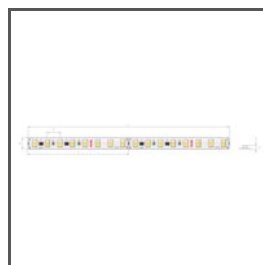

K-HE-1920-HD-24V

K-HEHD-1920-24

Ref. arch K-HE-1920-HD-24V