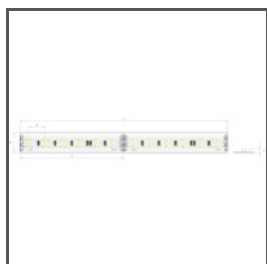

K-1920-120-RGB-24V

K-RGB-1920-120-24

Ref. arch K-1920-120-RGB-24V