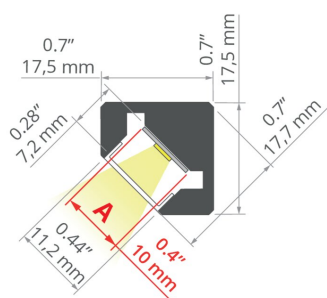

Profile KUBIK-45

Ref. A07697

Ref. arch B7697

- For building spatial lighting forms
- Ease of creating geometric figures
- Lighting angle: 45 Degrees
- Smooth profile surfaces

APPLICATION

- decorative lighting

MOUNTING

- spatial forms made of profile sections, connected with ZM connectors
- cover cut together with the profile
- can be easily connected into runs and systems

ADDITIONAL INFORMATION

- standard lengths of KLUŚ profiles and covers: 1000 mm (tolerance ± 1.5 mm) and 2005 mm / 3010 mm (tolerance + 5 mm); for selected covers: 6050 mm, 10050 mm (tolerance + 5 mm)
- when choosing a different length of profiles / covers than available in the standard, you should additionally choose the cutting service at KLUŚ

TECHNICAL DRAWING

TECHNICAL SPECIFICATIONS

Material	aluminum
Color	■ silver anodized
Possible fixture IP	20
Possible fixture shapes	polygonal
Profile cross-section	angled
Width	17.5 mm
Height	17.5 mm
LED gluing width A	10 mm
Number of LED strips A (8 mm wide)	1
Lighting at an angle	45
Possibility of obtaining a line of light	yes
Building type	Entertainment/ Arts, Retail, HoReCa object
Facility zone	shop windows and exhibition, lobby / foyer
The cover is cut to the length of the profile	yes
Can be easily connected into runs	yes
Wire out back of extrusion	yes