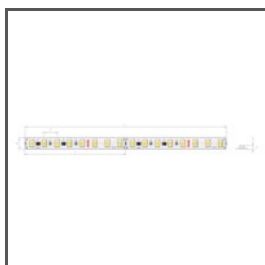

RELATED ACCESSORIES > RELATED LED > HIGH EFFICACY

K-HE-0480-HD-24V

K-HEHD-0480-24

Ref. arch K-HE-0480-HD-24V