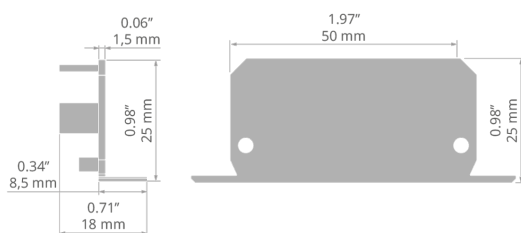

End cap LARKO-50

Ref. C28014C02

Ref. arch 24298

APPLICATION

- aesthetic finish and protection of the interior of the lighting fixture

MOUNTING

- to the profile, using bolts (included)

TECHNICAL DRAWING

TECHNICAL SPECIFICATIONS

Material	PP	Height	25 mm
Color	■ gray	Width	66 mm
Shape	rectangular		

RELATED PROFILES > FOR MAIN LIGHTING

LARKO-50

A00756

Ref. arch C0756