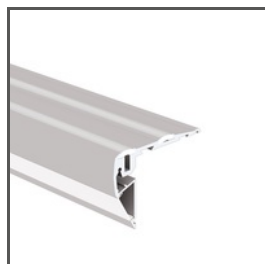

RELATED PROFILES > STAIRS ILLUMINATION

STEPUS

A18038

Ref. arch 18038