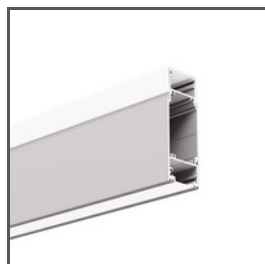

RELATED PROFILES > FOR SCONCES AND WALL LIGHTING

KIDES-DUO

A18032

Ref. arch 18032