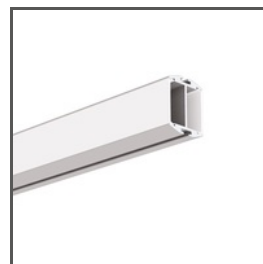

Cover LIGER-22

Ref. B17032M, B17032M_100P, B17032C

Ref. arch 17032V1, 17032V10P, 17087,

RELATED PROFILES > ARCHITECTURAL

NEW

NEW

NEW

RELATED PROFILES > FACADE