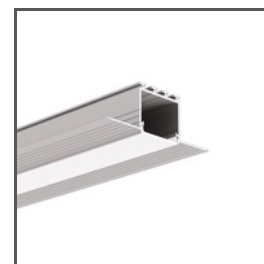

GIZA-LL
A00758
Ref. arch C0758