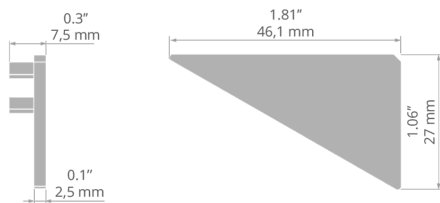

TECHNICAL SPECIFICATIONS

Material	PP	Color	gray