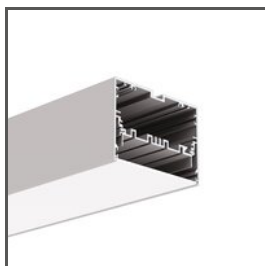

End cap MOD-100

Ref. C28025C02

Ref. arch 24334

RELATED PROFILES > FOR MAIN LIGHTING