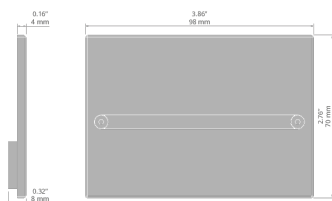

## TECHNICAL SPECIFICATIONS

|          |             |        |       |
|----------|-------------|--------|-------|
| Material | ABS         | Height | 70 mm |
| Color    | ■ gray      | Width  | 98 mm |
| Shape    | rectangular |        |       |