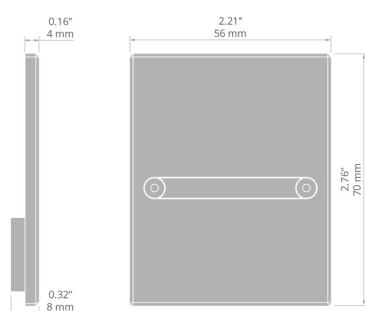

## MOUNTING

- to the profile, using bolts (included)

## TECHNICAL DRAWING

## TECHNICAL SPECIFICATIONS

Material	ABS
Shape	rectangular
Height	70 mm
Width	56 mm

Color	Ref
■ gray	C28024C02 24329
□ white	C28024C10 24406
■ black	C28024C07 24405