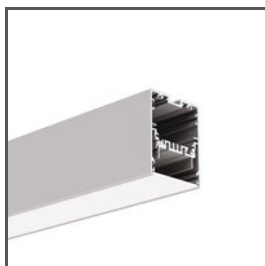

End cap MOD-50

Ref. C28024C02, C28024C10, C28024C07

Ref. arch 24329, 24406, 24405

RELATED PROFILES > FOR MAIN LIGHTING