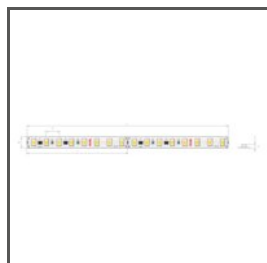

RELATED ACCESSORIES > RELATED LED > HIGH EFFICACY

K-HE-0480-HD-24V

K-HEHD-0480-24

Ref. arch K-HE-0480-HD-24V