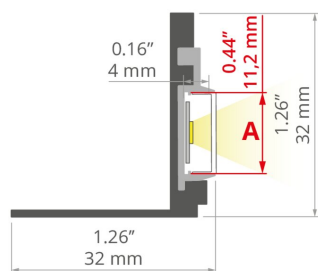

ADDITIONAL INFORMATION

- standard lengths of KLUŚ profiles and covers: 1000 mm (tolerance ± 1.5 mm) and 2005 mm / 3010 mm (tolerance + 5 mm); for selected covers: 6050 mm, 10050 mm (tolerance + 5 mm)
- when choosing a different length of profiles / covers than available in the standard, you should additionally choose the cutting service at KLUŚ

TECHNICAL DRAWING

TECHNICAL SPECIFICATIONS

Material	aluminum
Color	■ silver non anodized
Possible fixture IP	20
Profile cross-section	rectangular
Width	32 mm
Height	32 mm
LED gluing width A	11.2 mm
Number of LED strips A (8 mm wide)	1
Building type	Residential, Entertainment/ Arts, HoReCa object
Facility zone	wall lighting, niche/cove, conference room
The cover is cut to the length of the profile	yes
Can be easily connected into runs	yes
Mounting to drywall	yes
Wire out end cap	yes