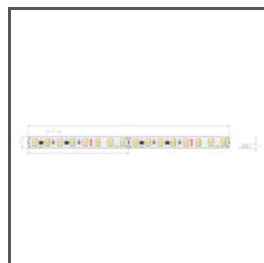

K-HE-1920-HD-24V

K-HEHD-1920-24

Ref. arch K-HE-1920-HD-24V