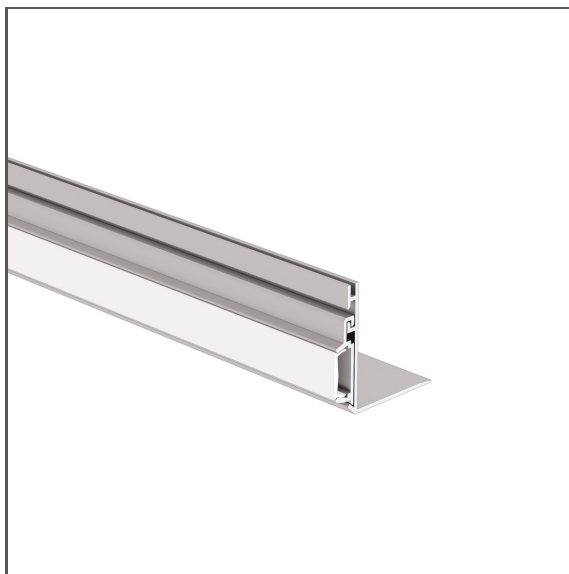

Profile NISA-KON

Ref. A18027

Ref. arch 18027

- Illumination of niches and covers with a small depth
- Easy maintenance

APPLICATION

- decorative lighting recessed in architectural niches

MOUNTING

- to the surface, using a dedicated mounting track and properly selected screws
- can be easily connected into runs and systems

TECHNICAL DRAWING

TECHNICAL SPECIFICATIONS

Material	aluminum
Color	■ silver non anodized
Possible fixture IP	20
Profile cross-section	rectangular
Width	32 mm
Height	32 mm
LED gluing width A	11.2 mm
Number of LED strips A (8 mm wide)	1
Building type	Residential, Entertainment/ Arts, HoReCa object
Facility zone	wall lighting, niche/cove, conference room
The cover is cut to the length of the profile	yes
Can be easily connected into runs	yes
Mounting to drywall	yes
Wire out end cap	yes