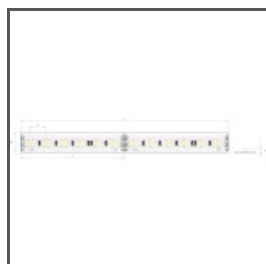

K-1920-120-RGB-24V

K-RGB-1920-120-24

Ref. arch K-1920-120-RGB-24V