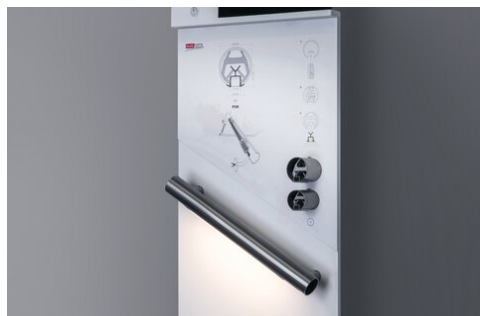

SAMPLE PROJECTS