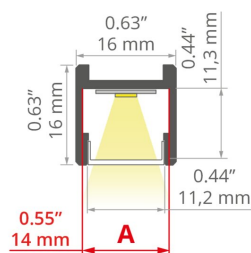

## TECHNICAL SPECIFICATIONS

Material	aluminum
Color	■ silver anodized
Possible fixture IP	20, 67
Possible fixture shapes	rectangular
Profile cross-section	rectangular
Width	16 mm
Height	16 mm
LED gluing width A	14 mm
Number of LED strips A (8 mm wide)	1
Possibility of obtaining a line of light	yes
Building type	Residential, Retail, HoReCa object
Facility zone	kitchen, bathroom, furniture
Easy assembly and disassembly by snapping in and out	yes
The cover is cut to the length of the profile	yes
Wire out back of extrusion	yes