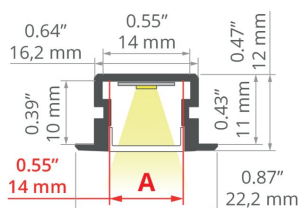

ADDITIONAL INFORMATION

- when choosing a different length of profiles / covers than available in the standard, you should additionally choose the cutting service at KLUŚ

TECHNICAL DRAWING

TECHNICAL SPECIFICATIONS

Material	aluminum
Possible fixture IP	20, 67
Profile cross-section	rectangular
Width	22.2 mm
Height	12 mm
LED gluing width A	14 mm
Number of LED strips A (8 mm wide)	1
Possibility of obtaining a line of light	yes
Possibility of bending	yes
Minimum external radius	250 mm
Minimum internal radius	150 mm
Building type	Residential, HoReCa object, Entertainment/ Arts, Retail
Facility zone	kitchen, bathroom, furniture, lobby / foyer, conference room
The cover is cut to the length of the profile	yes
Wire out end cap	yes
Wire out back of extrusion	yes