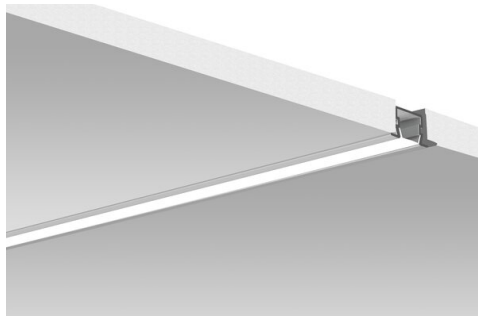

Profile PDS-NK

Ref. A01588

Ref. arch C1588

SAMPLE PROJECTS

RELATED ACCESSORIES > RELATED COVERS

NAME		MATERIAL	MATERIAL TRANSMITTANCE	COLOR	REF.
LENSO	NEW	PC	46.6 %	clear	B17112T 17112
KA		PC	63 %	frosted	B17035M 17035
			91 %	clear	B17035T 17036
KA-PRO		PC	67 %	frosted	B17064M 17064
			94 %	clear	B17064T 17065
HS		PC	73 %	frosted	B17208M 1369
			94 %	clear	B17208T 1370
KA-COM		PVC	70 %	frosted	B17179M 17179
			93 %	clear	B17179T 17180
LIGER		PC	70 %	frosted	B17037M 17037
			32 %	black	B17037C 17040