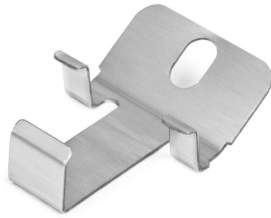

# Mounting bracket PDS-STN-30D

Ref. C24458N00

Ref. arch 24458

NEW

- Lighting direction of the fixture at an angle of 30 degrees to the surface
- The position can be corrected after screwing into place
- High mechanical and weather resistance

## APPLICATION

- for mounting LED lighting fixtures

## MOUNTING

- to the surface, using properly selected screws
- to the lighting fixture, with hooks
- easy installation and deinstallation of lighting fixtures by snapping in and out

## TECHNICAL SPECIFICATIONS

Material	stainless steel	Corrosion resistance	yes
Color	silver	Lifting capacity	7.5 kg