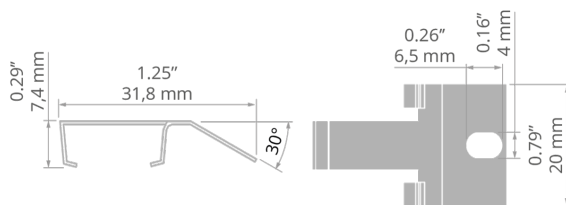

# Mounting bracket PDS-STN-30D

Ref. C24458N00

Ref. arch 24458

NEW

- Lighting direction of the fixture at an angle of 30 degrees to the surface
- The position can be corrected after screwing into place
- High mechanical and weather resistance

## TECHNICAL SPECIFICATIONS

Material	stainless steel	Corrosion resistance	yes
Color	silver	Lifting capacity	7.5 kg