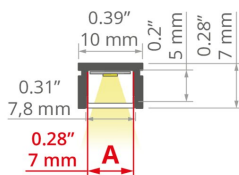

## TECHNICAL SPECIFICATIONS

Material	aluminum
Possible fixture IP	20, 67
Possible fixture shapes	rectangular
Profile cross-section	rectangular
Width	10 mm
Height	7 mm
LED gluing width A	7 mm
Possibility of twisting	yes
Possibility of bending	yes
Minimum external radius	150 mm
Minimum internal radius	150 mm
Building type	Residential, Commercial, Retail
Facility zone	furniture, bathroom, kitchen, office, advertising / POS, stairs and handrails
Easy assembly and disassembly by snapping in and out	yes
The cover is cut to the length of the profile	yes
Wire out end cap	yes