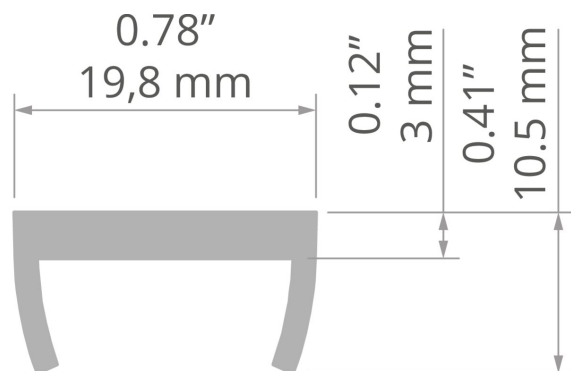

Mounting bracket PL-PDM

Ref. C24041C02

Ref. arch 24041

- Aesthetic surface

APPLICATION

- for mounting LED lighting fixtures

MOUNTING

- to the surface, using a properly selected screw
- to the lighting fixture, with hooks
- easy installation and deinstallation of lighting fixtures by snapping in and out

TECHNICAL DRAWING

TECHNICAL SPECIFICATIONS

Material	PP
Color	■ gray
Width	19.76 mm

Height	10.47 mm
Lifting capacity	1.7 kg

Mounting bracket PL-PDM

Ref. C24041C02

Ref. arch 24041

RELATED PROFILES > ARCHITECTURAL