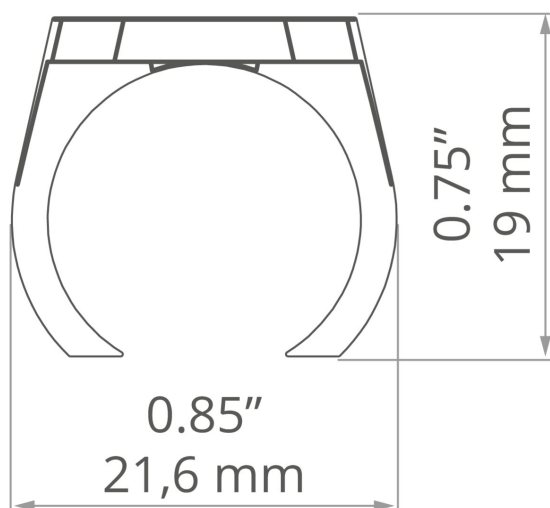

Fastener set PLD-20

Ref. C28061C00

Ref. arch 42141

- Continuous lighting angle adjustment
- Invisible mounting bracket
- Easy installation without the use of glue

APPLICATION

- for mounting LED lighting fixtures

MOUNTING

- to the surface, using a properly selected screw or the provided double-sided adhesive tape
- to the lighting fixture, with hooks
- easy installation and deinstallation of lighting fixtures by snapping in and out

TECHNICAL DRAWING

TECHNICAL SPECIFICATIONS

Material	PC
Color	bezbarwny non colored
Width	21.6 mm

Height	19 mm
Corrosion resistance	yes

Fastener set PLD-20

Ref. C28061C00

Ref. arch 42141

KLUŚ Inspiring
Solutions