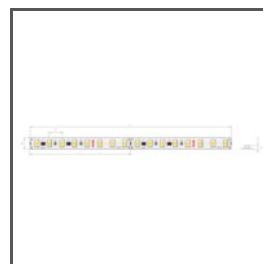

K-HE-1920-HD-24V
K-HEHD-1920-24
Ref. arch K-HE-1920-HD-24V