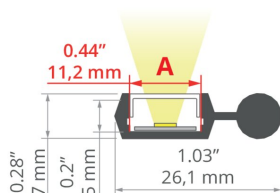

MOUNTING

- to the surface, using dedicated accessories
- easy assembly and disassembly by snapping in and out

ADDITIONAL INFORMATION

- standard lengths of KLUŚ profiles and covers: 1000 mm (tolerance ± 1.5 mm) and 2005 mm / 3010 mm (tolerance + 5 mm); for selected covers: 6050 mm, 10050 mm (tolerance + 5 mm)
- when choosing a different length of profiles / covers than available in the standard, you should additionally choose the cutting service at KLUŚ

TECHNICAL DRAWING

TECHNICAL SPECIFICATIONS

Material	aluminum
Color	■ silver anodized
Possible fixture IP	20
Width	26.1 mm
Height	7 mm
LED gluing width A	11.2 mm
Number of LED strips A (8 mm wide)	1
Lighting angle adjustment up to	90
Building type	Residential, Entertainment/ Arts, HoReCa object
Facility zone	wall lighting, niche/cove
Easy assembly and disassembly by snapping in and out	yes
The cover is cut to the length of the profile	yes
Wire out end cap	yes
Wire out back of extrusion	yes