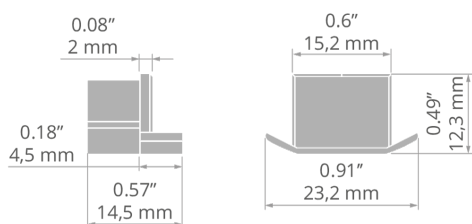

End cap POR

Ref. C24021C02

Ref. arch 24021

APPLICATION

- aesthetic finish and protection of the interior of the lighting fixture

MOUNTING

- to the profile, by pressing

TECHNICAL DRAWING

TECHNICAL SPECIFICATIONS

Material	PP	Color	■ gray
----------	----	-------	--------

RELATED PROFILES > STAIRS ILLUMINATION

POR
A06144
Ref. arch B6144