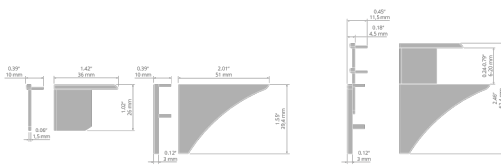

## MOUNTING

- to the profile, by pressing

## TECHNICAL SPECIFICATIONS

Material	PP	Width	51 mm
Color	silver	Corrosion resistance	yes
Shape	triangular	Corrosion resistance at high salinity	yes
Height	48 mm		