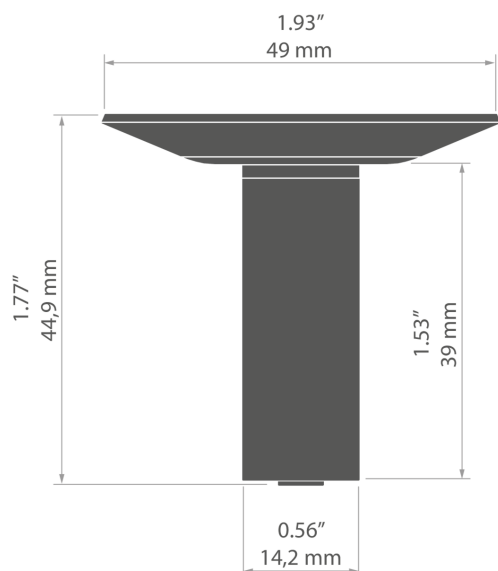

# Fastener PUSZ-SUF-49

Ref. C28169N00

Ref. arch 42284

- Longitudinal suspension for wires
- High lifting capacity
- Large masking cover to hide damage to the mounting surface

## MOUNTING

- to the wire, using a plug and a clamp sleeve

## TECHNICAL SPECIFICATIONS

Material	stainless steel
Color	■ silver
Width	44.9 mm

Height	49 mm
Lifting capacity	30 kg

RELATED ACCESSORIES > OTHER RELATED ACCESSORIES > WIRES AND RODS