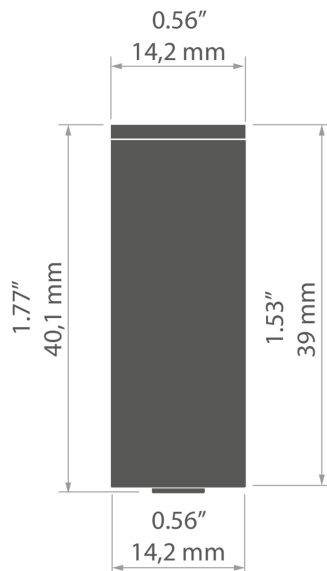

# Fastener PUSZ-SUF

Ref. C28168N00, C28168L10, C28168L07

Ref. arch 42283, 42283L9010, 42283L9005

## TECHNICAL DRAWING

## TECHNICAL SPECIFICATIONS

Width	14.18 mm
Height	40.1 mm
Diameter	14.18 mm
Corrosion resistance	yes
Lifting capacity	30 kg

Material	Color	Ref
stainless steel	■ silver	C28168N00 42283
aluminum	□ white lacquered	C28168L10 42283L9010
aluminum	■ black lacquered	C28168L07 42283L9005