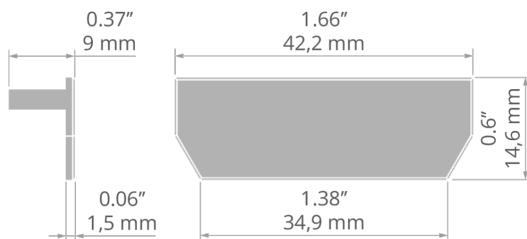

End cap RAM-3035-TEZE

Ref. C24349C02

Ref. arch 24349

APPLICATION

- protection of the inside of the technical profile

MOUNTING

- to the profile, by pressing

TECHNICAL DRAWING

TECHNICAL SPECIFICATIONS

Material	ABS
Color	■ gray
Shape	rectangular

Corrosion resistance	yes
Corrosion resistance at high salinity	yes

RELATED PROFILES > MOUNTING TRACKS

RAM-3035-KOZE

A18056

Ref. arch 18056