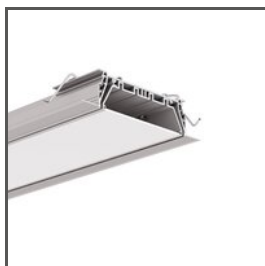

End cap RAM-KOZE-100

Ref. C24351C02

Ref. arch 24351

RELATED SYSTEMS > GENERAL LIGHTING SYSTEMS

MOD-KOZE-100

A18057+A18058

Ref. arch 18057+18058