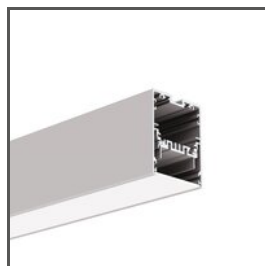

Reflector REFLEX 16-60

Ref. C24536C10

Ref. arch 17003

APPLICATION

- amplification of reflected light inside the lighting fixture

MOUNTING

- to the profile, by pressing

TECHNICAL SPECIFICATIONS

Material	PC
Color	<input type="checkbox"/> white

Length	Ref
1000 mm	C24536C10_1 17003_1
2000 mm	C24536C10_2 17003_2
3000 mm	C24536C10_3 17003_3

RELATED PROFILES > FOR MAIN LIGHTING

MOD-100
A18049A
Ref. arch 18049