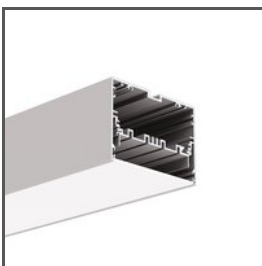

Reflector REFLEX 16-60

Ref. C24536C10

Ref. arch 17003

APPLICATION

- amplification of reflected light inside the lighting fixture

MOUNTING

- to the profile, by pressing

TECHNICAL SPECIFICATIONS

Material	PC
Color	<input type="checkbox"/> white

Length	Ref
1000 mm	C24536C10_1 17003_1
2000 mm	C24536C10_2 17003_2
3000 mm	C24536C10_3 17003_3

RELATED PROFILES > FOR MAIN LIGHTING

MOD-100
A18049A
Ref. arch 18049