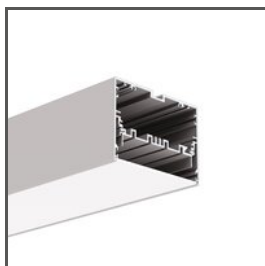

Reflector REFLEX 16-60

Ref. C24536C10

Ref. arch 17003

RELATED SYSTEMS > GENERAL LIGHTING SYSTEMS

MOD-100
18049