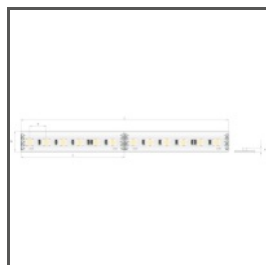

K-1920-120-RGB-24V

K-RGB-1920-120-24

Ref. arch K-1920-120-RGB-24V