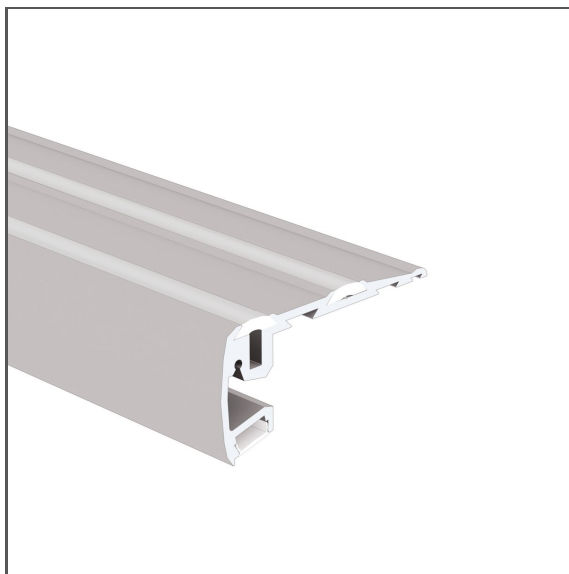

Profile STEP

Ref. A18042

Ref. arch 18042

- For installation on the steps
- Non-slip elements
- Two lighting options
- High mechanical resistance

APPLICATION

- warning lighting and anti-slip protection on the steps

MOUNTING

- to a step, using properly selected screws

ADDITIONAL INFORMATION

- standard lengths of KLUŚ profiles and covers: 1000 mm (tolerance ± 1.5 mm) and 2005 mm / 3010 mm (tolerance + 5 mm); for selected covers: 6050 mm, 10050 mm (tolerance + 5 mm)
- when choosing a different length of profiles / covers than available in the standard, you should additionally choose the cutting service at KLUŚ

TECHNICAL DRAWING

1:2

TECHNICAL SPECIFICATIONS

Material	aluminum
Possible fixture IP	20, 67
Width	80.7 mm
Height	40 mm
LED gluing width A	11 mm
LED gluing width B	10 mm
Number of LED strips A (8 mm wide)	1
Building type	Entertainment/ Arts, Commercial, HoReCa object, Retail
Facility zone	stairs and handrails
The cover is cut to the length of the profile	yes
Wire out back of extrusion	yes