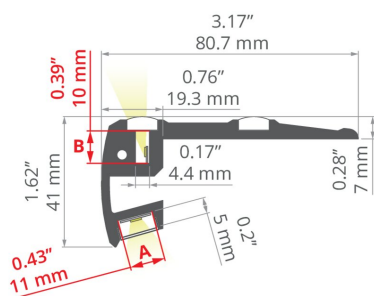

MOUNTING

- to a step, using properly selected screws

ADDITIONAL INFORMATION

- standard lengths of KLUŚ profiles and covers: 1000 mm (tolerance ± 1.5 mm) and 2005 mm / 3010 mm (tolerance + 5 mm); for selected covers: 6050 mm, 10050 mm (tolerance + 5 mm)
- when choosing a different length of profiles / covers than available in the standard, you should additionally choose the cutting service at KLUŚ

TECHNICAL DRAWING

1:2

TECHNICAL SPECIFICATIONS

Material	aluminum
Possible fixture IP	20, 67
Width	80.7 mm
Height	40 mm
LED gluing width A	11 mm
LED gluing width B	10 mm
Number of LED strips A (8 mm wide)	1
Building type	Entertainment/ Arts, Commercial, HoReCa object, Retail
Facility zone	stairs and handrails
The cover is cut to the length of the profile	yes
Wire out back of extrusion	yes