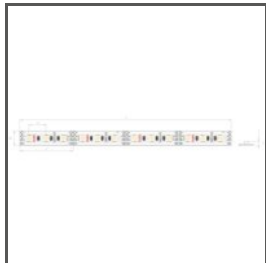

K-1275-RGB-12V
K-RGB-1275-12
Ref. arch K-1275-RGB-12V