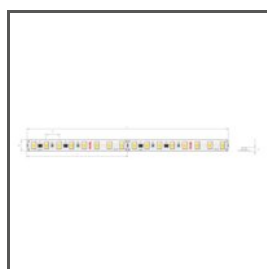

RELATED ACCESSORIES > RELATED LED > HIGH EFFICACY

K-HE-0480-HD-24V

K-HEHD-0480-24

Ref. arch K-HE-0480-HD-24V