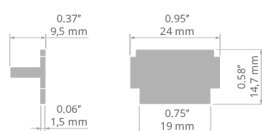

## TECHNICAL SPECIFICATIONS

Material	ABS
Color	■ gray
Shape	rectangular
Height	14 mm

Width	26 mm
Corrosion resistance	yes
Corrosion resistance at high salinity	yes