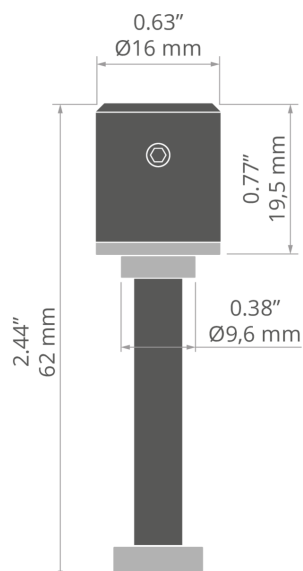

Fastener W-B-Z

Ref. C28257N00

Ref. arch 1524

- Mounting to wooden surfaces
- Longitudinal suspension for rods
- Single pole conductivity possible

APPLICATION

- attachment to the surface for LED lighting fixture suspension systems

MOUNTING

- to the surface, using the included accessory kit
- to a rod or cable, using a set bolt

TECHNICAL DRAWING

TECHNICAL SPECIFICATIONS

Material	stainless steel
Color	■ silver
Width	16 mm
Height	62 mm
Corrosion resistance	yes

Working temperature	60°C
Lifting capacity	30 kg
Maximum current	8 A
Loss of voltage	0.12 V

Fastener W-B-Z

Ref. C28257N00

Ref. arch 1524

SAMPLE PROJECTS

RELATED ACCESSORIES > OTHER RELATED ACCESSORIES > WIRES AND RODS

LINKA STALOWA

FI-1 1m

C24522N00

Ref. arch 1397

WIRE

CU FI 0,95 mm

Z70240

Ref. arch 70240