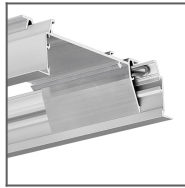

PRODUCT DESCRIPTION

Fill empty fields

Product nr.
Fixture type
Company
Job name
Date

RELATED PROFILES

RAM-KOZE-50
Profile
Ref: 18055

RAM-KOZE-100
Profile
Ref: 18057

RAM-KOL-50
Profile
Ref: 18060

RAM-KOL-100
Profile
Ref: 18062