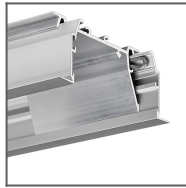

PRODUCT DESCRIPTION

Fill empty fields

Product nr.
Fixture type
Company
Job name
Date

RELATED PROFILES

RAM-KOZE-50
Profile
Ref: 18055

RAM-KOZE-100
Profile
Ref: 18057

RAM-KOL-50
Profile
Ref: 18060

RAM-KOL-100
Profile
Ref: 18062