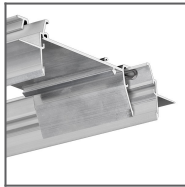

RAM-TEK-100
Profile
Ref: 18061