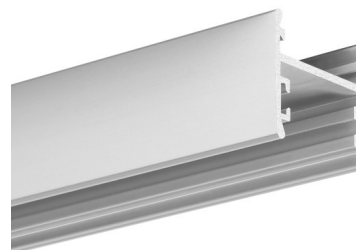

PRODUCT DESCRIPTION

- Two lighting directions
- Smooth profile walls
- Installation through the cover hook

FINISH :

Silver anodized ☐

*Custom colors available upon request

Fill empty fields

Product nr.

Fixture type

Company

Job name

Date

TECHNICAL SPECIFICATION

Application

- main and decorative lighting

Mounting

- suspended, using dedicated accessories
- can be easily connected into runs
- the cover is cut to the length of the profile

AVAILABLE LENGTHS

Ref. nr.	surface finish	available lengths
C3059ANODA_1	Silver anodized	1000 mm
C3059ANODA_2	Silver anodized	2000 mm
C3059ANODA_3	Silver anodized	3000 mm

TECHNICAL DRAWING